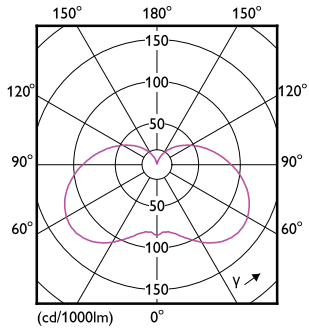

Desenho dimensional

Product	D	C
LED 3.5-40W E14/E27 6500K WV B35FRND 1PF	35 mm	103 mm

Dados fotométricos

Spectral Power Distribution Colour - LED 3.5-40W E14/E27 6500K WV
B35FRND 1PF

General uniform lighting - LED 3.5-40W E14/E27 6500K WV B35FRND 1PF

Standard LED candles & lusters

Dados fotométricos

Light Distribution Diagram - LED 3.5-40W E14/E27 6500K WV B35FRND 1PF

Vida útil

Life Expectancy Diagram

Lumen Maintenance Diagram - LED 3.5-40W E14/E27 6500K WV B35FRND 1PF